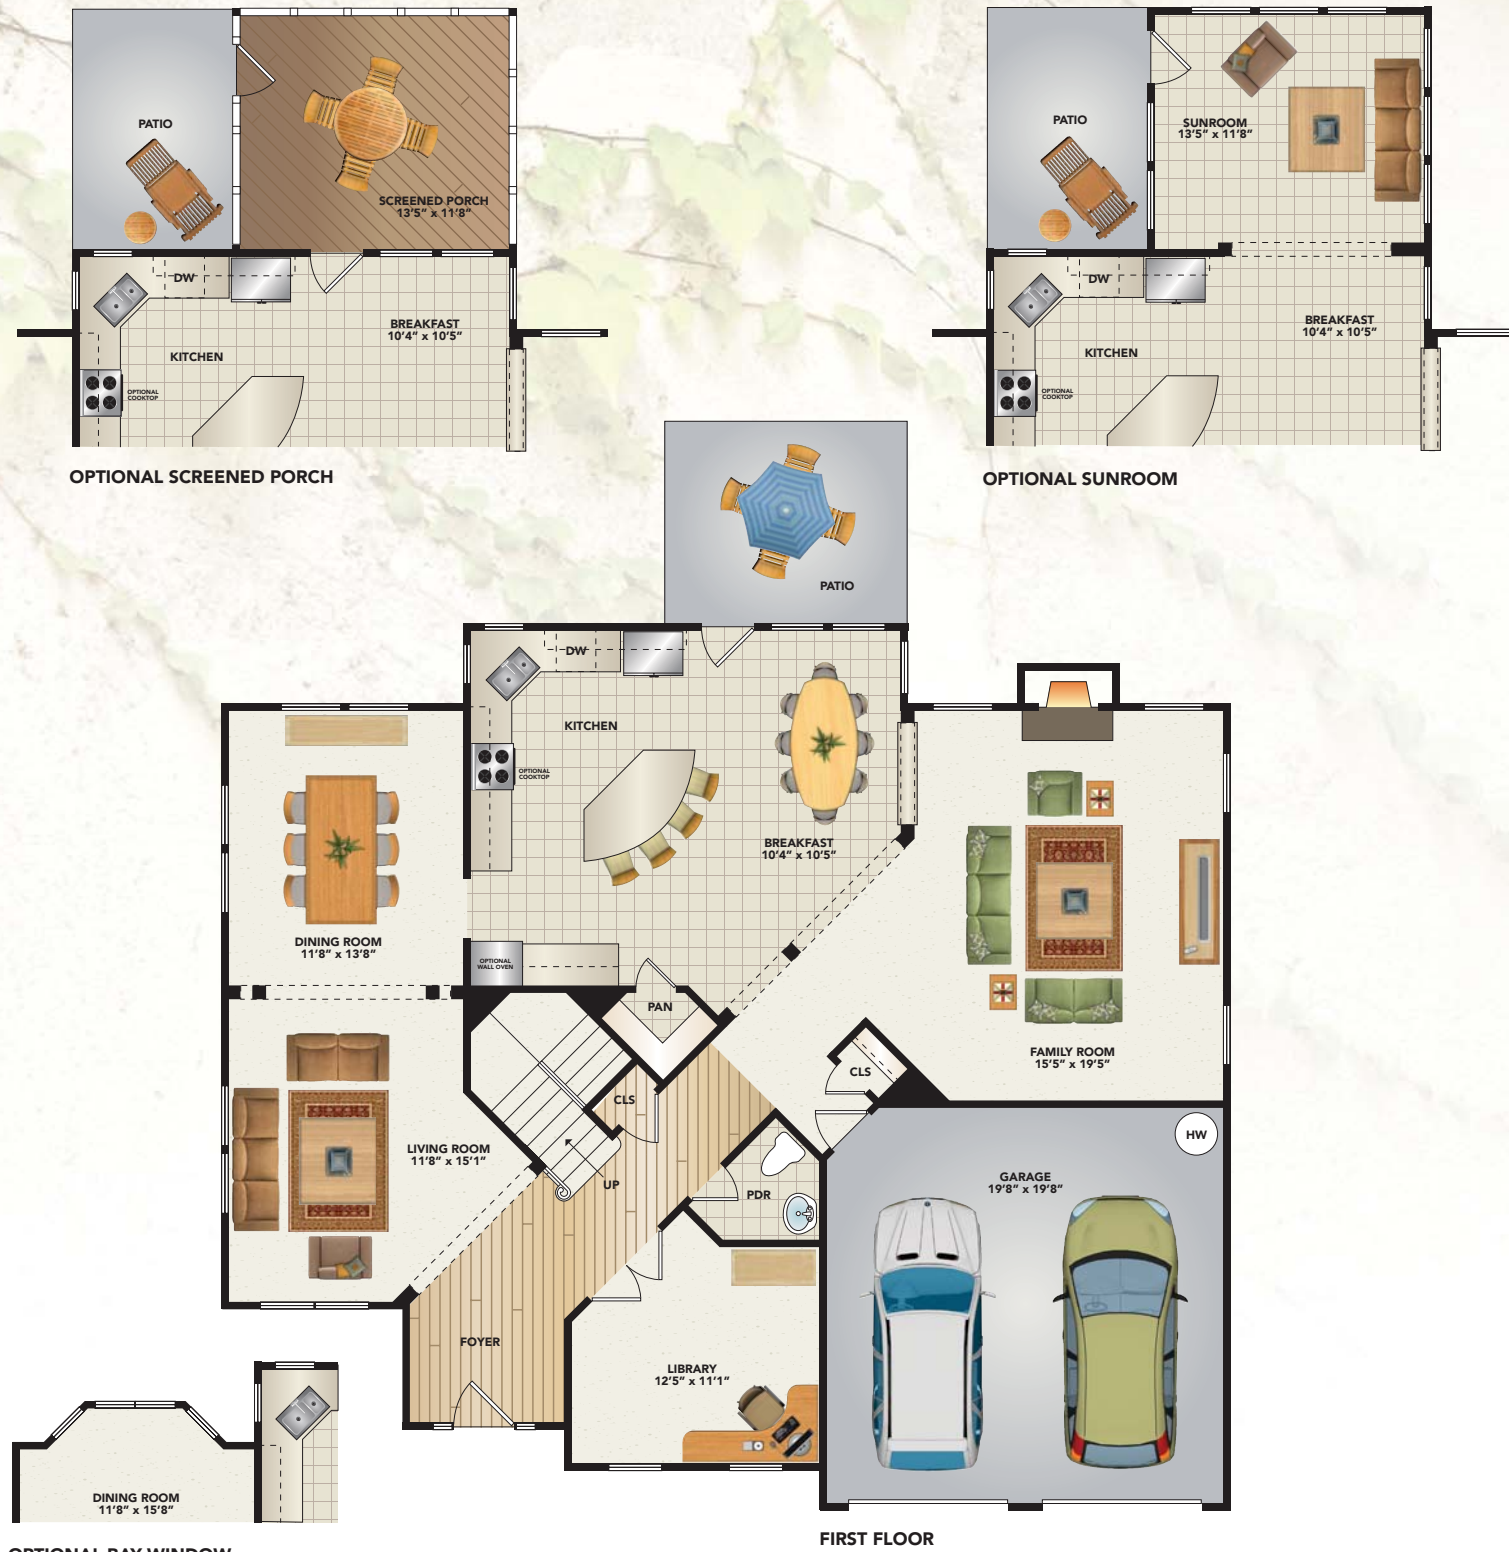

SIENA

3,376 Square Feet • 4 Bedroom • 3.5 Bath • 2-Car Garage

All dimensions are approximate and subject to variation. Room dimensions, ceilings and windows may be altered based on exterior elevation and options selected. Optional items are available at additional cost. Continuing a policy of research and development, Calloway Homes reserves the right to make modifications in design and products without notice or obligation. This brochure is for illustrative purposes and not part of a legal contract. 11/08