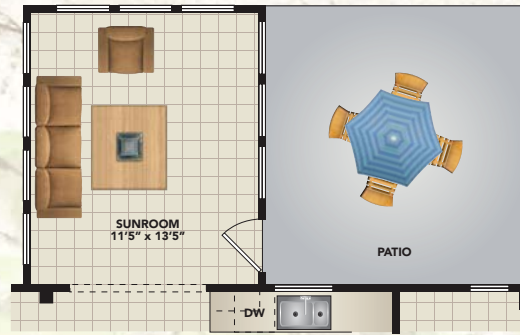

PALERMO

3,178 Square Feet • 4 Bedroom • 3.5 Bath • 2-Car Garage

OPTIONAL SCREENED PORCH

OPTIONAL SUNROOM

FIRST FLOOR

SECOND FLOOR

All dimensions are approximate and subject to variation. Room dimensions, ceilings and windows may be altered based on exterior elevation and options selected. Optional items are available at additional cost. Continuing a policy of research and development, Calloway Homes reserves the right to make modifications in design and products without notice or obligation. This brochure is for illustrative purposes and not part of a legal contract. 11/08