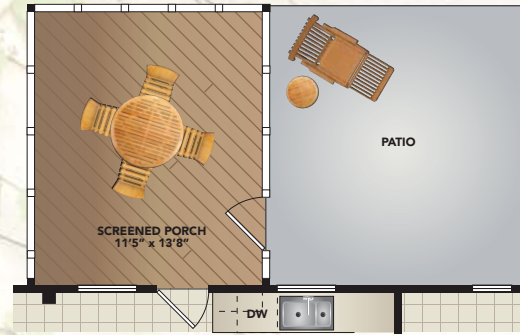

PALERMO

3,178 Square Feet • 4 Bedroom • 3.5 Bath • 2-Car Garage

OPTIONAL SCREENED PORCH

OPTIONAL SUNROOM

FIRST FLOOR

SECOND FLOOR

All dimensions are approximate and subject to variation. Room dimensions, ceilings and windows may be altered based on exterior elevation and options selected. Optional items are available at additional cost. Continuing a policy of research and development, Calloway Homes reserves the right to make modifications in design and products without notice or obligation. This brochure is for illustrative purposes and not part of a legal contract. 11/08