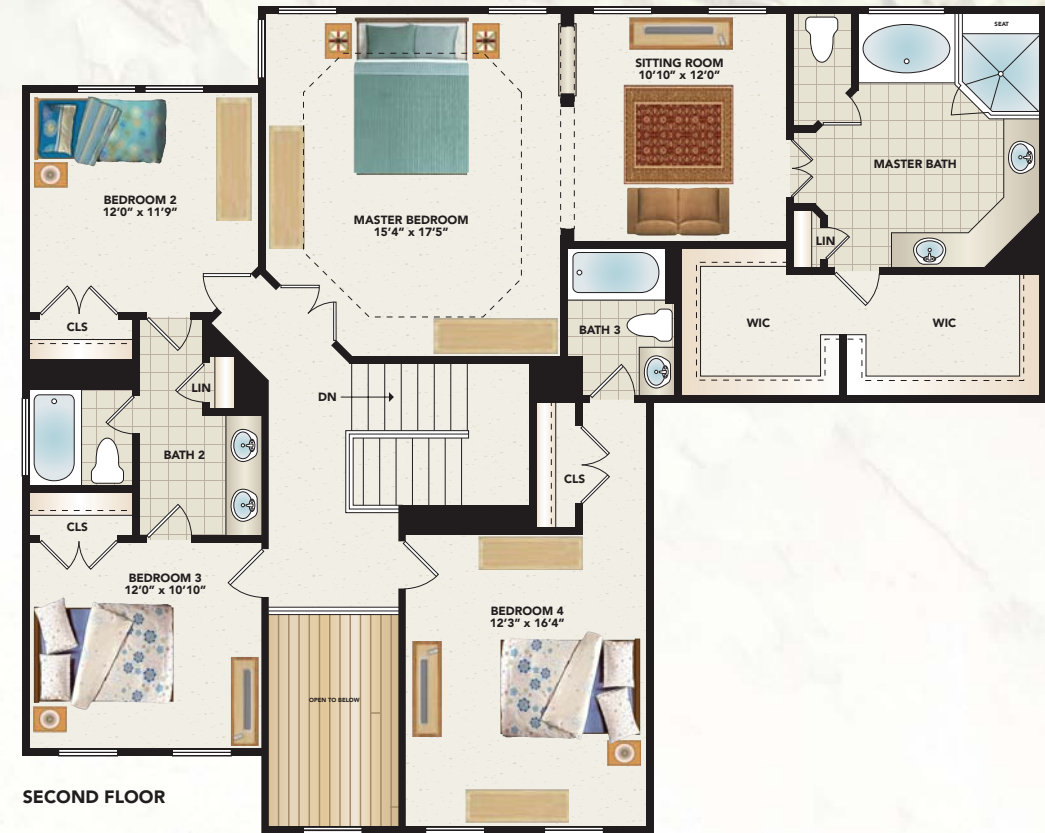

PALERMO

3,178 Square Feet • 4 Bedroom • 3.5 Bath • 2-Car Garage

OPTIONAL SCREENED PORCH

OPTIONAL SUNROOM

FIRST FLOOR

SECOND FLOOR

All dimensions are approximate and subject to variation. Room dimensions, ceilings and windows may be altered based on exterior elevation and options selected. Optional items are available at additional cost. Continuing a policy of research and development, Calloway Homes reserves the right to make modifications in design and products without notice or obligation. This brochure is for illustrative purposes and not part of a legal contract. 11/08